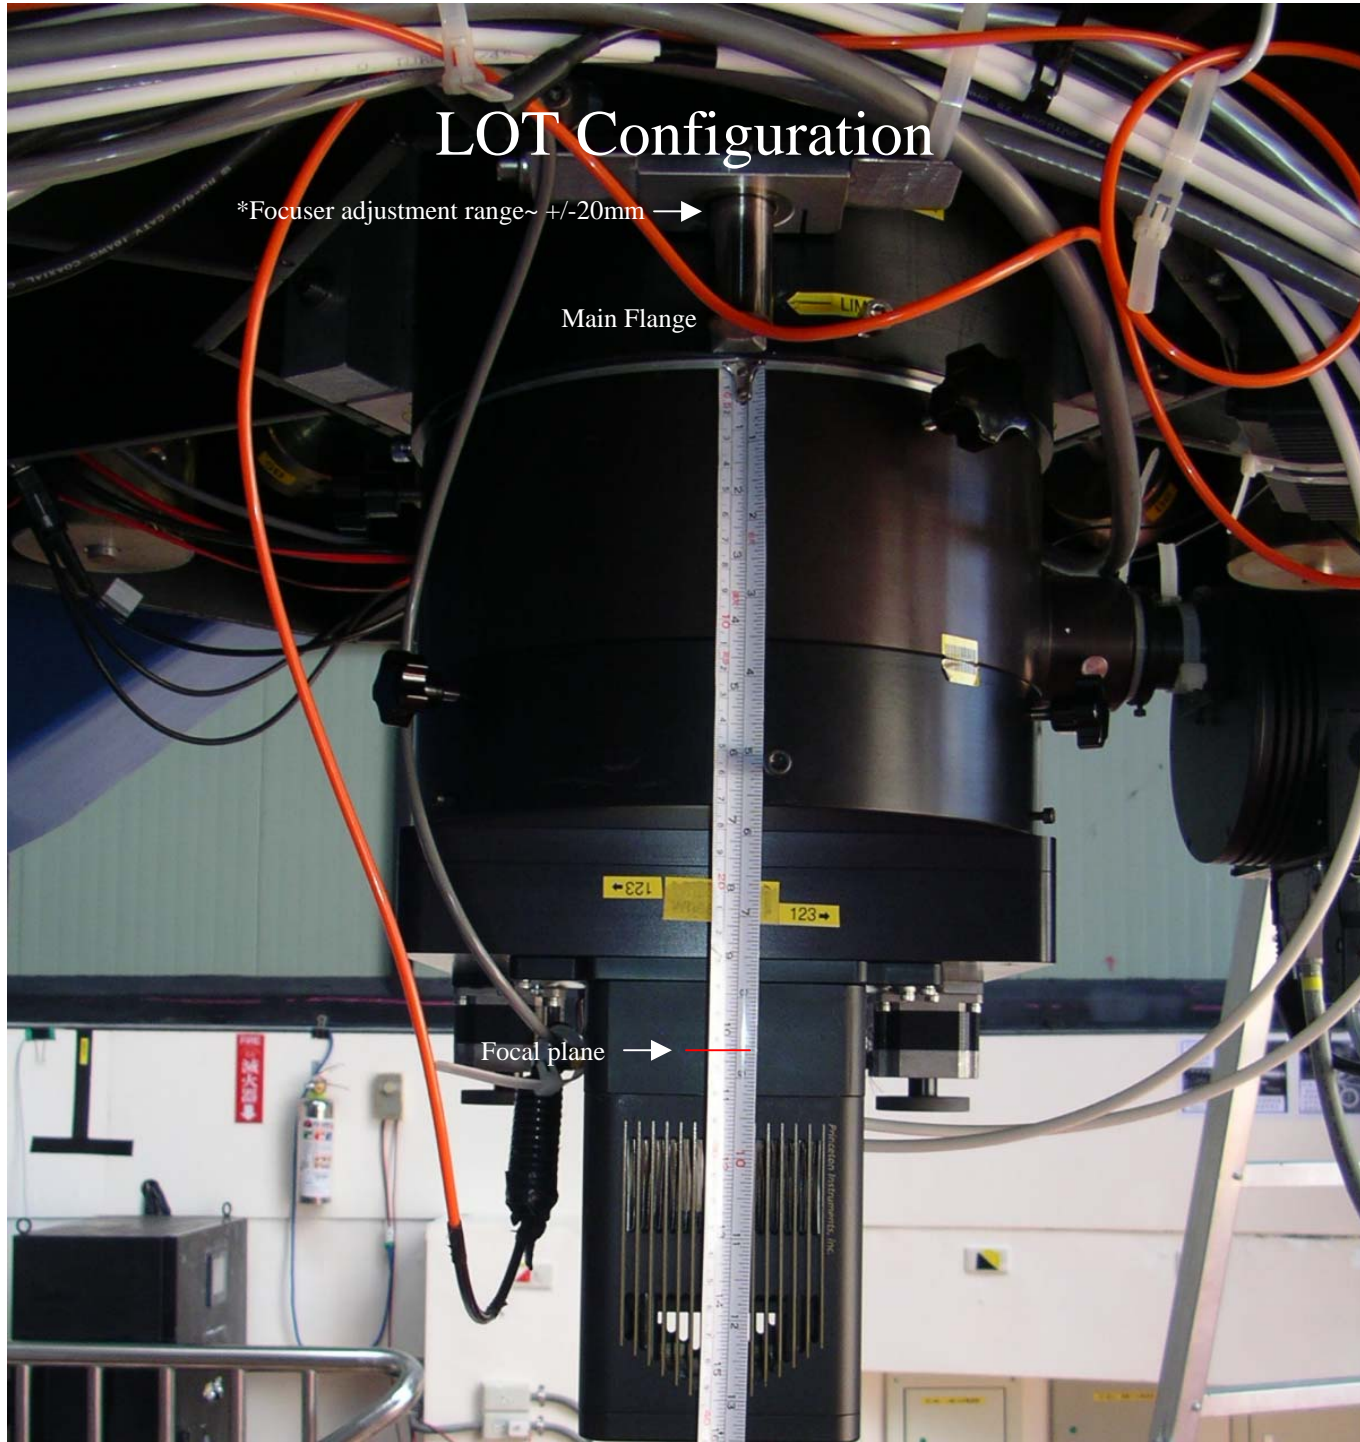

LOT Mirror Configuration

LOT Configuration

*Focuser adjustment range~ +/-20mm →

Main Flange

Focal plane →

LOT Eyepiece Configuration