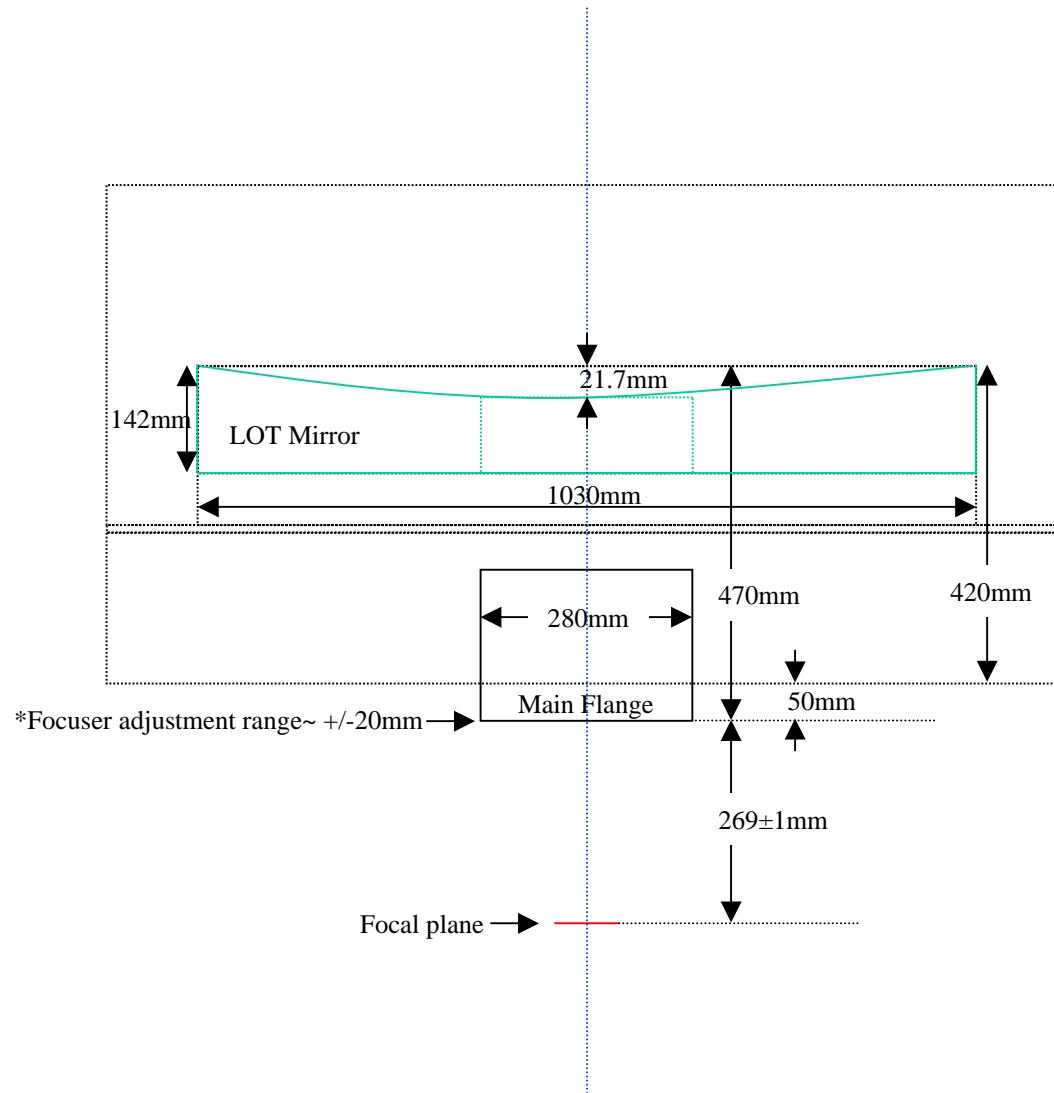

LOT Mirror Configuration

LOT Configuration

*Focuser adjustment range~ +/-20mm →

Main Flange

Focal plane →

LOT Eyepiece Configuration